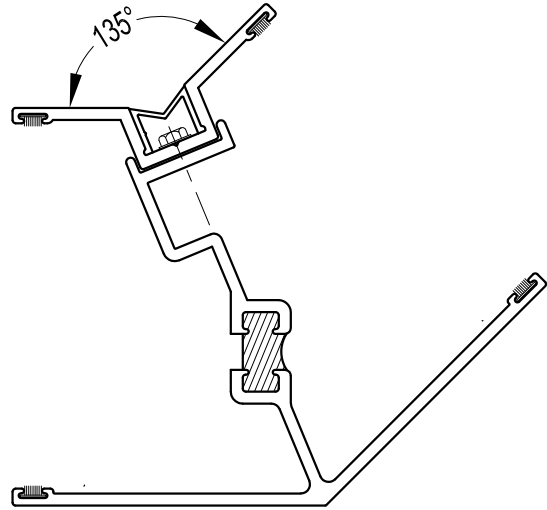

SPECIALTY MULLIONS

#L500T-M6H, M6 / M7
FOR 3 3/4" WINDOW SYSTEMS

#0177-M1, M2, M3
FOR 3 3/4" WINDOW SYSTEMS

#L500I-M1, M2, M3
FOR 3 3/4" WINDOW SYSTEMS

MULLIONS ARE CONSTANTLY BEING DESIGNED, NOT ALL MULLION TYPES ARE SHOWN.
PLEASE CONTACT LITEX FOR SYSTEMS NOT SHOWN HERE.

DETAILS = HALF SIZE

Litex
ARCHITECTURAL WINDOW SYSTEMS

2774 PRODUCT DR.
ROCHESTER HILLS, MICHIGAN 48309
(248)852-0661 FAX (248)852-0095
ONLINE: www.Litex.com

JOB NAME: STANDARD MULLIONS SHEET #2	DWN. BY:	DWG. NO.	SHEET OF
CUSTOMER:	DATE:		