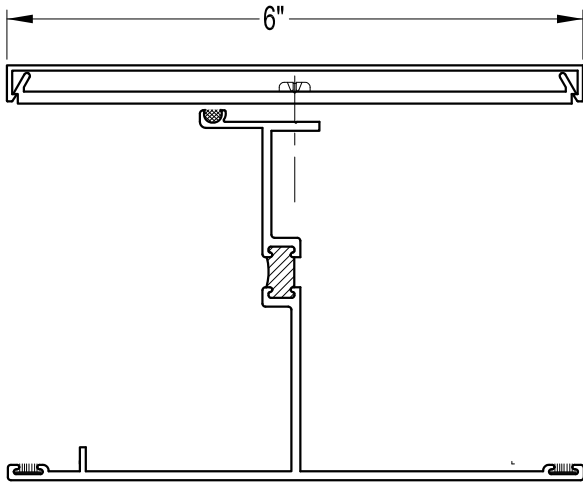

SPECIALTY MULLIONS

#L500T-M6H, M6 / M7
FOR 3 3/4" WINDOW SYSTEMS

#0177-M1, M2, M3
FOR 3 3/4" WINDOW SYSTEMS

#L500I-M1, M2, M3
FOR 3 3/4" WINDOW SYSTEMS

MULLIONS ARE CONSTANTLY BEING DESIGNED, NOT ALL MULLION TYPES ARE SHOWN.
PLEASE CONTACT LITEX FOR SYSTEMS NOT SHOWN HERE.

DETAILS = HALF SIZE

Litex
ARCHITECTURAL WINDOW SYSTEMS

2774 PRODUCT DR.
ROCHESTER HILLS, MICHIGAN 48309
(248)852-0661 FAX (248)852-0095
ONLINE: www.Litex.com

JOB NAME: STANDARD MULLIONS SHEET #2	DWN. BY:	DWG. NO.	SHEET OF
CUSTOMER:	DATE:		