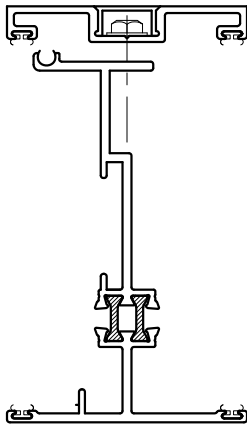

SPECIALTY MULLIONS

#L500T-M6H, M6 / M7
FOR 3 3/4" WINDOW SYSTEMS

#0177-M1, M2, M3
FOR 3 3/4" WINDOW SYSTEMS

#L500I-M1, M2, M3
FOR 3 3/4" WINDOW SYSTEMS

MULLIONS ARE CONSTANTLY BEING DESIGNED, NOT ALL MULLION TYPES ARE SHOWN.
PLEASE CONTACT LITEX FOR SYSTEMS NOT SHOWN HERE.

DETAILS = HALF SIZE

Litex
ARCHITECTURAL WINDOW SYSTEMS

2774 PRODUCT DR.
ROCHESTER HILLS, MICHIGAN 48309
(248)852-0661 FAX (248)852-0095
ONLINE: www.Litex.com

JOB NAME: STANDARD MULLIONS SHEET #2	DWN. BY:	DWG. NO.	SHEET OF
CUSTOMER:	DATE:		