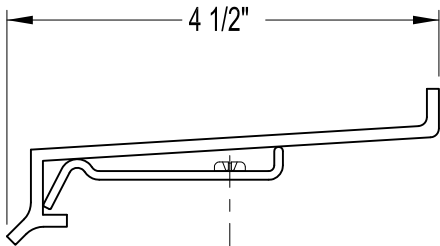

STANDARD SILLS

STARTER SILLS

DETAILS = HALF SIZE

Litex
ARCHITECTURAL WINDOW SYSTEMS

2774 PRODUCT DR.
ROCHESTER HILLS, MICHIGAN 48309
(248)852-0661 FAX (248)852-0095
ONLINE: www.Litex.com

JOB NAME: STANDARD SILLS	DWN. BY:	DWG. NO.	SHEET OF
CUSTOMER:	DATE:		