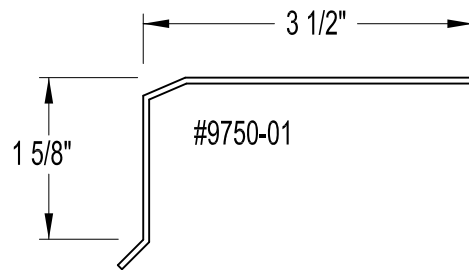

STANDARD SILLS

STARTER SILLS

DETAILS = HALF SIZE

Litex
ARCHITECTURAL WINDOW SYSTEMS

2774 PRODUCT DR.
ROCHESTER HILLS, MICHIGAN 48309
(248)852-0661 FAX (248)852-0095
ONLINE: www.Litex.com

JOB NAME: STANDARD SILLS	DWN. BY:	DWG. NO.	SHEET OF
CUSTOMER:	DATE:		