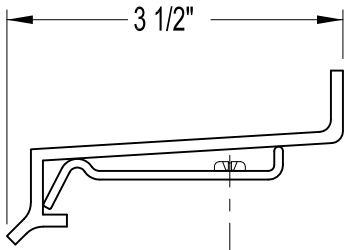

STANDARD SILLS

STARTER SILLS

DETAILS = HALF SIZE

Litex
ARCHITECTURAL WINDOW SYSTEMS

2774 PRODUCT DR.
ROCHESTER HILLS, MICHIGAN 48309
(248)852-0661 FAX (248)852-0095
ONLINE: www.Litex.com

JOB NAME: STANDARD SILLS	DWN. BY:	DWG. NO.	SHEET OF
CUSTOMER:	DATE:		