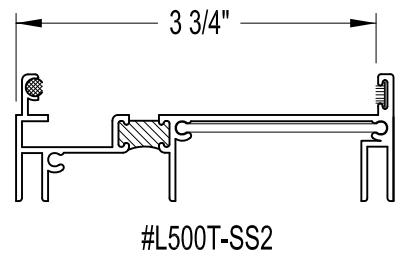

STANDARD SILLS

STARTER SILLS

DETAILS = HALF SIZE

Litex
ARCHITECTURAL WINDOW SYSTEMS

2774 PRODUCT DR.
ROCHESTER HILLS, MICHIGAN 48309
(248)852-0661 FAX (248)852-0095
ONLINE: www.Litex.com

JOB NAME: STANDARD SILLS	DWN. BY:	DWG. NO.	SHEET OF
CUSTOMER:	DATE:		