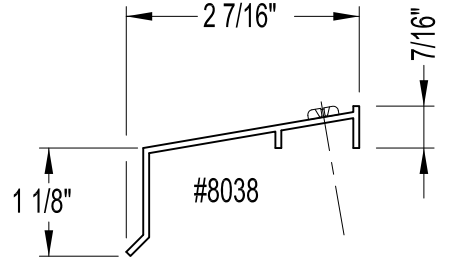

STANDARD SILLS

STARTER SILLS

DETAILS = HALF SIZE

Litex
ARCHITECTURAL WINDOW SYSTEMS

2774 PRODUCT DR.
ROCHESTER HILLS, MICHIGAN 48309
(248)852-0661 FAX (248)852-0095
ONLINE: www.Litex.com

JOB NAME: STANDARD SILLS	DWN. BY:	DWG. NO.	SHEET OF
CUSTOMER:	DATE:		