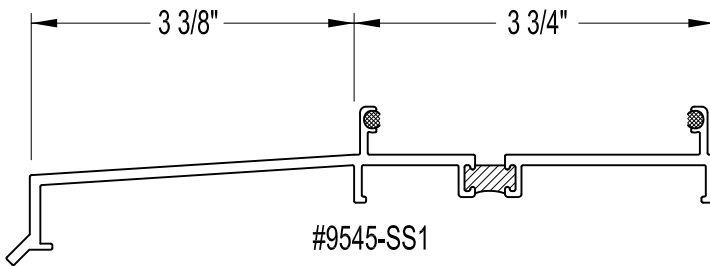

STANDARD SILLS

STARTER SILLS

DETAILS = HALF SIZE

Litex
ARCHITECTURAL WINDOW SYSTEMS

2774 PRODUCT DR.
ROCHESTER HILLS, MICHIGAN 48309
(248)852-0661 FAX (248)852-0095
ONLINE: www.Litex.com

JOB NAME: STANDARD SILLS	DWN. BY:	DWG. NO.	SHEET OF
CUSTOMER:	DATE:		