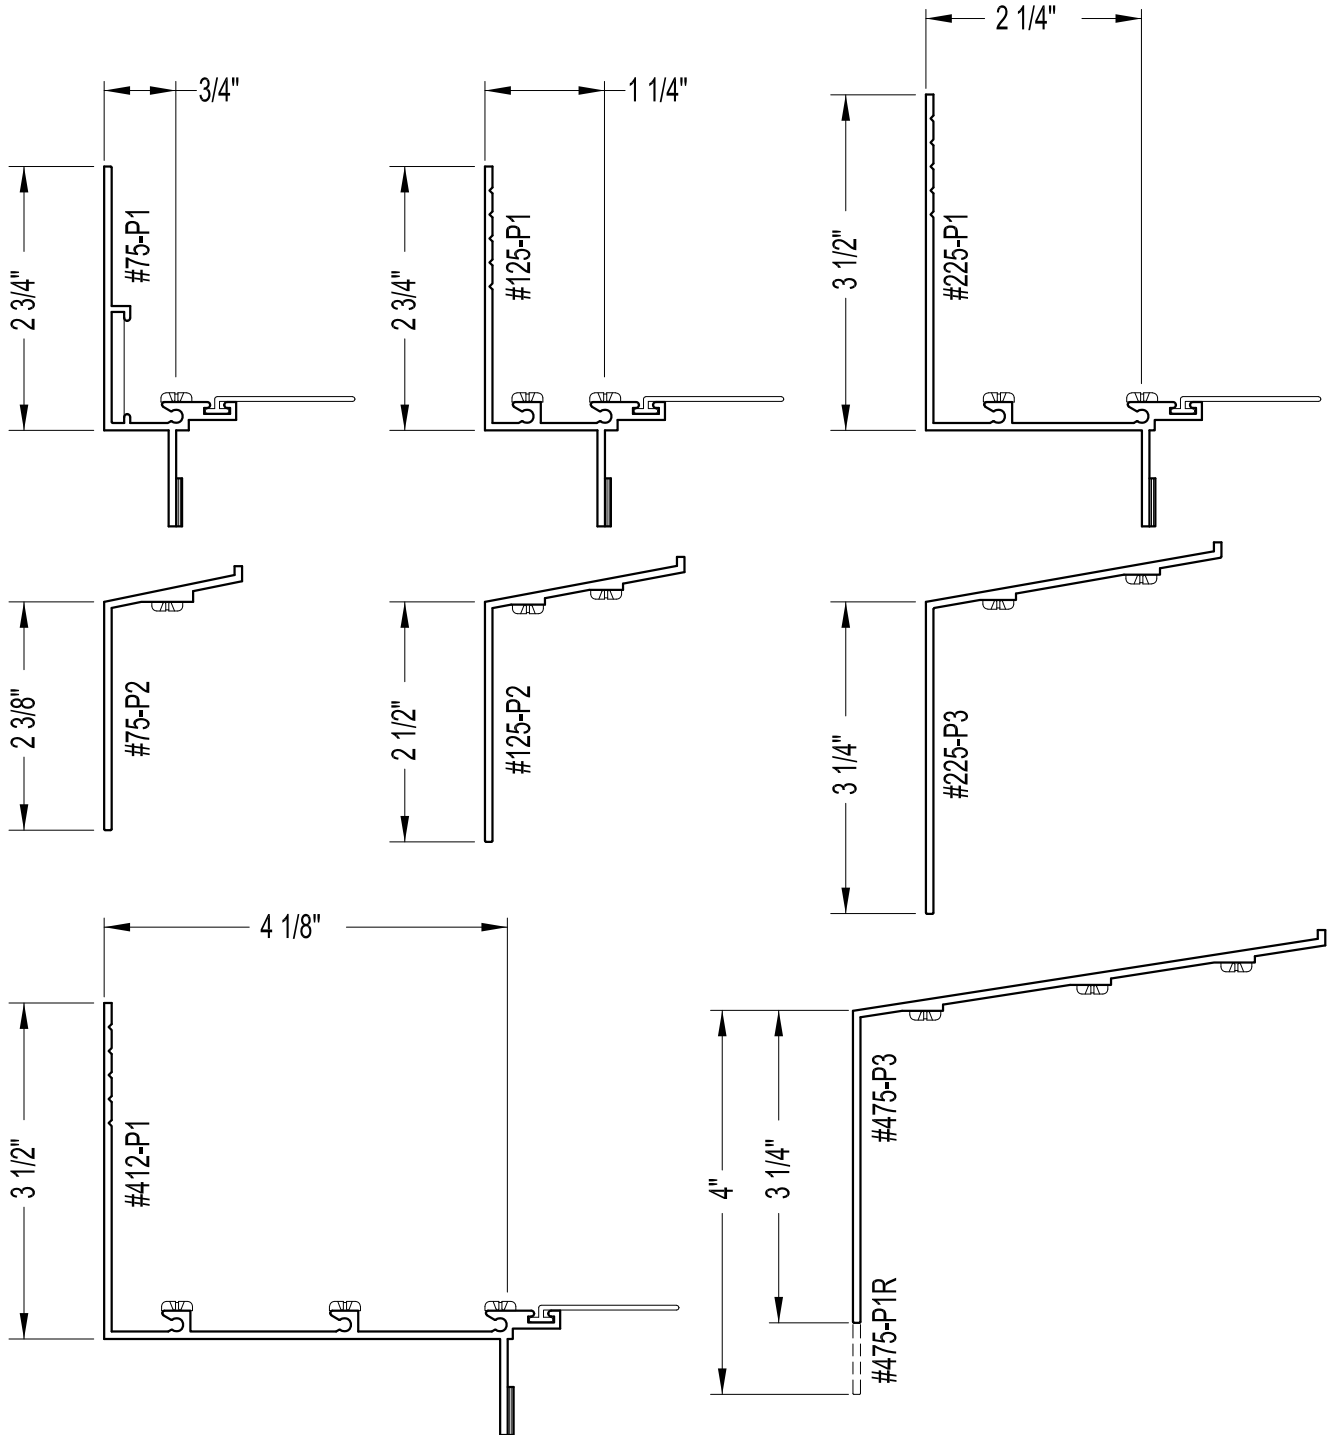

STANDARD PANNING SYSTEMS - PRE-SET STYLE

DUE TO THE VARIOUS SIZES AND SHAPES, PLEASE CONTACT LITEX FOR AVAILABILITY OF PANNING SYSTEMS

Litex
ARCHITECTURAL WINDOW SYSTEMS

2774 PRODUCT DR.
ROCHESTER HILLS, MICHIGAN 48309
(248)852-0661 FAX (248)852-0095
ONLINE: www.Litex.com

JOB NAME: PANNING - PRE-SET STYLE	DWN. BY:	DWG. NO.	SHEET OF
CUSTOMER:	SCALE: HALF SIZE