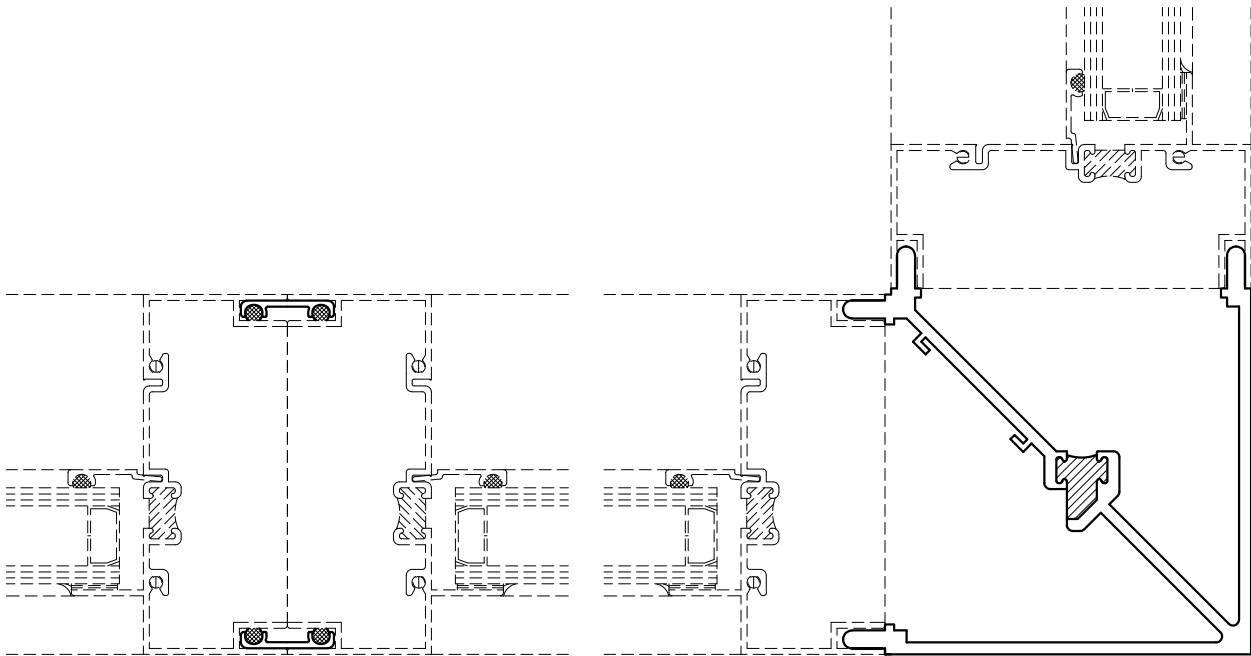

# STANDARD MULLIONS

#L500T-M1, M2 / M3  
FOR 3 3/4" WINDOW SYSTEMS

#L500T-M1H, M2 / M3  
FOR 3 3/4" WINDOW SYSTEMS

#L200-M1 "ZERO" MULLION  
FOR ALL WINDOW SYSTEMS

#L500T-CM1  
FOR 3 3/4" WINDOW SYSTEMS

**Litex**  
ARCHITECTURAL WINDOW SYSTEMS