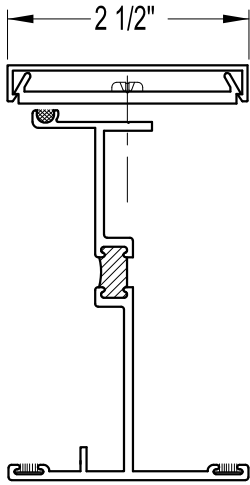

# STANDARD MULLIONS

#L500T-M1, M2 / M3  
FOR 3 3/4" WINDOW SYSTEMS

#L500T-M1H, M2 / M3  
FOR 3 3/4" WINDOW SYSTEMS

#L200-M1 "ZERO" MULLION  
FOR ALL WINDOW SYSTEMS

#L500T-CM1  
FOR 3 3/4" WINDOW SYSTEMS

**Litex**  
ARCHITECTURAL WINDOW SYSTEMS

2774 PRODUCT DR.  
ROCHESTER HILLS, MICHIGAN 48309  
(248)852-0661 FAX (248)852-0095  
ONLINE: [www.Litex.com](http://www.Litex.com)

JOB NAME: WINDOW ACCESSORIES	DWN. BY:	DWG. NO.	SHEET OF
CUSTOMER:	SCALE: HALF SIZE		