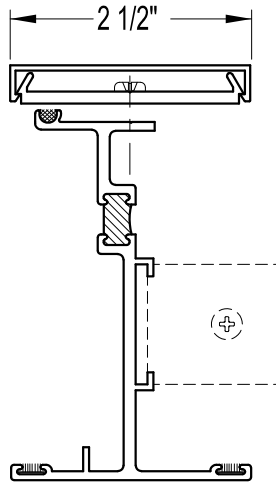

# STANDARD MULLIONS

#L500T-M1, M2 / M3  
FOR 3 3/4" WINDOW SYSTEMS

#L500T-M1H, M2 / M3  
FOR 3 3/4" WINDOW SYSTEMS

#L200-M1 "ZERO" MULLION  
FOR ALL WINDOW SYSTEMS

#L500T-CM1  
FOR 3 3/4" WINDOW SYSTEMS

**Litex**  
ARCHITECTURAL WINDOW SYSTEMS

2774 PRODUCT DR.  
ROCHESTER HILLS, MICHIGAN 48309  
(248)852-0661 FAX (248)852-0095  
ONLINE: [www.Litex.com](http://www.Litex.com)

JOB NAME: WINDOW ACCESSORIES	DWN. BY:	DWG. NO.	SHEET OF
CUSTOMER:	SCALE: HALF SIZE		